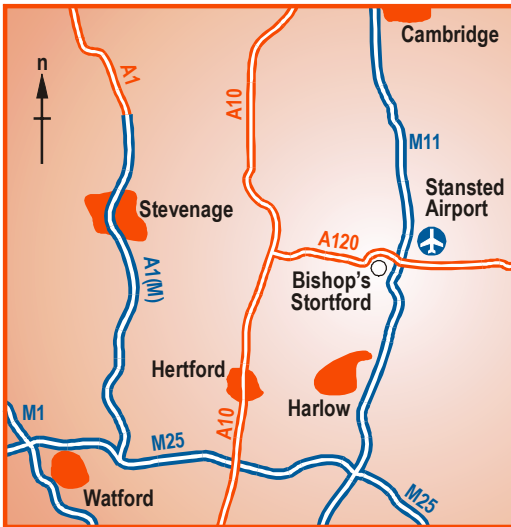

STAR-APIC

Directions to STAR-APIC UK Office

By Car

From **M11 Junction 8** take the **A120** towards Hertford. Almost immediately go straight on at the first roundabout (second exit) **A120 Hertford**. Turn left at the second roundabout (first exit) **B1383 Bishop's Stortford, (Stansted Road)**. Take first right **B1004 Michaels Road**. Follow the road round to the left as it becomes **Rye Street**, and **Cannons Mill Lane** is the first turning on the left. The **STAR-APIC** office is located at the **bottom** of **Cannons Mill Lane** on the **right**.

By Train

The STAR-APIC office is a five minute taxi ride from Bishop's Stortford station, which is served by the London Liverpool Street to Cambridge line, or ten minutes by taxi from Stansted Airport station (see below)

By Plane

The STAR-APIC office is a ten minute taxi ride from Stansted Airport.

Please Note:

Cannons Mill Lane is cut in half by a railway and can only be accessed from Rye Street not Stansted Road.